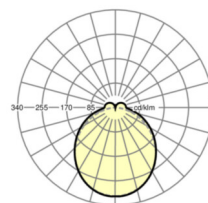

CHARACTERISTICS

Order number	18670406600
EAN number	4020863351282
Commodity code	94051190
Certification mark	IP 64, Protection class I, ENEC10 VDE, F, D, HACCP DIN10500/Food/IFS-application-related suitability/BRC, Indoor, CE
Impact resistance (IK rating)	IK03 (-20°C bis 25°C)
Ambient temperatur	ta -20°C to 25°C
Special properties	Ready for IoT
Warranty period	5 years

ELECTRICAL ENGINEERING

Controller	Electronic driver DALI2 (1 pcs.)
System output	70W
Mains voltage	230V/50Hz
Energy efficiency class/light source	D

LIGHTING TECHNOLOGY

Placement	LED, Colour rendering/Light colour CRI ≥ 80 / 4000K
Colour tolerance (MacAdam)	3SDCM
Nominal luminous flux	9534lm
LED service life	50000h L80/B10 (Tq 25°C)
Luminaire luminous efficiency	137lm/W
Beam angle	115° (C0) / 110° (C90)
UGR lat./long.	27.3 / 26.7

MECHANICS

Housing colour	traffic white RAL 9016
Dimensions (LxWxH/DxH)	1531mm x 55mm x 37mm
Weight (net)	1.9kg
Type of installation	Mounting rail system installation

Dimensions

L	1531 mm	Length
B	55 mm	Width
H	37 mm	Height

DEEP-LINK

<https://www.regiolux.de/en/article/18670406600>

Reference	LED 10000lm 840
ηLB	100 %
Φ ↓/↑	90 % / 10 %
UGR lat./long.	27.3 / 26.7